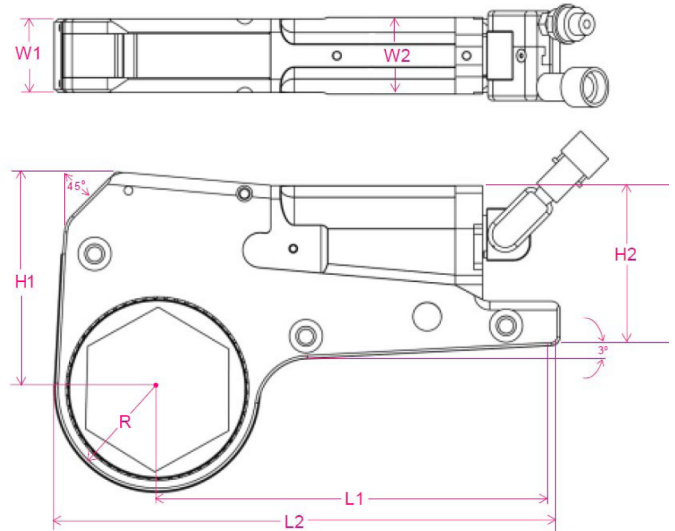

TITAN[®]
SUPERIOR BOLTING SOLUTIONS[®]

LP8

TITAN Hydraulic Torque Wrenches

LP8 Automatic continuous ratcheting Direct Fit Hydraulic Torque Wrench Power Head:

Range of Hex Size:	1 1/4 to 4 1/2 In 32 to 115 mm	L1 – Maximum Reaction Reach:	8.41 In 213.69 mm
Torque Range:	1,075 to 8,024 Ft Lb 1,457 to 10,881 n m	L2 – Overall Length:	10.70 In 271.78 mm
Cylinder Weight :	10.2 Lb 4.62 Kg	H1 – Center of Bolt to Top of Tool:	4.77 In 121.29 mm
Range of Link Weight:	11.40 to 14.10 Lb 5.17 to 6.39 Kg	H2 – Back End Height:	3.78 In 96.14 mm
Torque Accuracy:	+ / - 3%	W1 – Tool Width at Link:	1.62 In 41.28 mm
Corrosion Resistance:	Material AQ 4340, Electroless Nickel Plated.	W2 – Tool Width at Cylinder:	1.75 In 44.45 mm
Portability:	High-Strength, low weight “Zero Deflection Body”.	R – Tool Radius around the Bolt:	1.31 to 2.30 In 33.32 to 58.47 mm
Hands Free:	One way ratchet with easy release mechanism.	Available in Fractional & Metric Sizes:	12 pt, square and 8 pt.
Quick Connects & Couplers:	Unit powers all LP 2 Links.	Accuracy:	Ratcheting assurance device to avoid unwanted pre-stall.
Safety:	Total enclosure of all moving parts. Patented “Energy Dispersment System” to allow for operator safety.	Clearance:	359 degree X 180 degree, low profile, easy to adjust “Tru-Swivel” hose swivel to avoid hose interference.
Low cost step-down sleeves are available in all sizes:	Easy one pin link engagement.	All Tools Calibrated and Certified:	2-piece oval piston assembly.