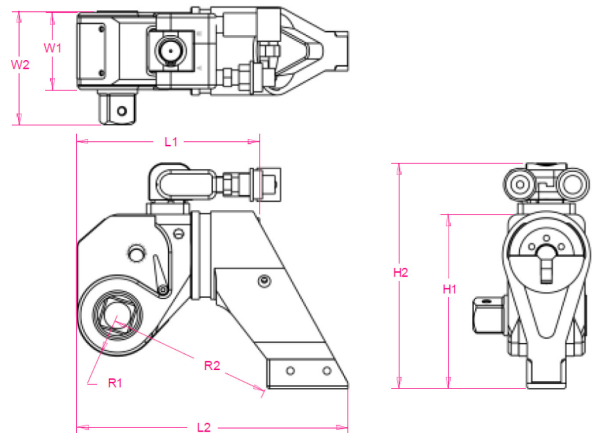

TITAN[®]
SUPERIOR BOLTING SOLUTIONS[®]

T-8

TITAN Hydraulic Torque Wrenches

T-8 1 1/2" Sq. Dr. Automatic continuous ratcheting Unibody Hydraulic Torque Wrench:

Square Drive Size:	1 1/2 In	L1 – Body Length:	7.70 In 195.6 mm
Optional Sq. Dr. Sizes:	1 to 2 1/2 In	L2 – Overall Length Include Arm:	12.57 In 319.3 mm
Range Optional Hex Drive Sizes:	1 1/8 to 1 3/4 In 28 to 45 nm	H1 – Tool Height:	6.50 In 165.1 mm
Torque Range:	1,168 to 8,062 Ft Lb 1,583 to 10,931 N M	H2 – Overall Height Includes Swivel:	8.49 In 215.6 mm
Weight Include Reaction Arm:	25.0 Lb 11.34 Kg	W1 – Tool Width:	3.57 In 90.7 mm
Torque Accuracy:	Operating Radius 0.98".	W2 – Tool Width; Includes Sq. Dr.	5.09 In 129.3 mm
Material AQ Grade T6-7075 Light Alloy:	Heavy Duty Ratchet.	R1 – Tool Radius around the Bolt:	1.76 In 44.7 mm
Resistance & Durability:	Hard Coat Anodize Finish for corrosion resistance and durability.	R2 – Reaction Reach:	6.96 In 176.8 mm
Portability:	Patented "Zero Deflection" [™] Housing & Reaction.	Safety:	Patented Energy Dampening Piston System.
Versatility:	60 Point, 360 degree adjustable "Tite-Lock" reaction arm.	Accuracy:	Ratcheting assurance device to avoid unwanted pre-stall.
Clearance:	359 degree X 180 degree, low profile, easy adjust "Tru-Swivel" hose swivel to avoid hose interference.	Hands Free:	One way ratchet with easy release mechanism.
Quick Connects & Couplers:	Single piece dual tooth drive Pawl.	All Tools Calibrated and Certified:	Easy Pawl Release Mechanism.